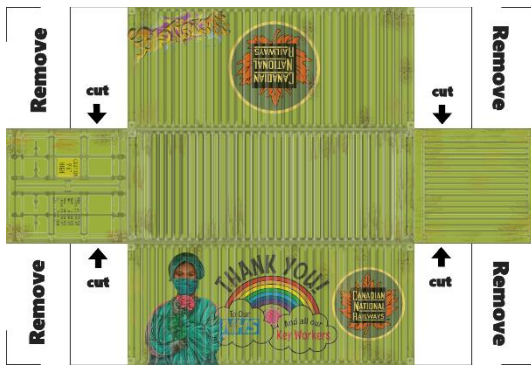

20ft Special Edition N Scale Shipping Containers

For Best results Print on 110lb printable card stock & view the YouTube link

This 20ft Shipping container was made to commemorates all the frontline workers fighting this deadly virus