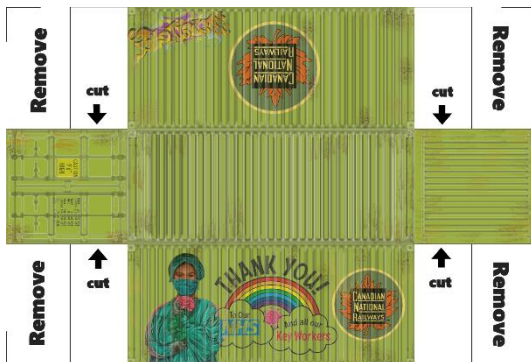

20ft Special Edition N Scale Shipping Containers

For Best results Print on 110lb printable card stock & view the YouTube link

This 20ft Shipping container was made to commemorates all the frontline workers fighting this deadly virus